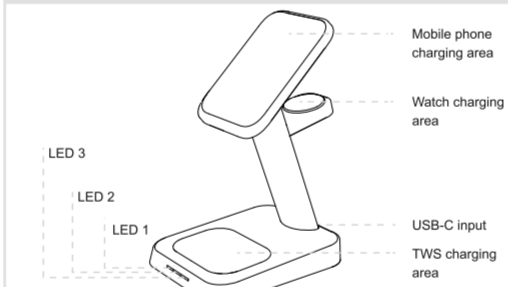

1 Product information

Product description

Product design