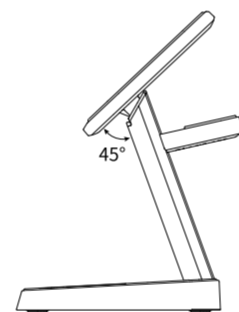

Possibility to change the angle of the stand

LED diods mode

Situation	Indicator Status
Power on	Blue light
Standby mode	Blue light is always on
Headphone area charging	The first light changes from blue to green
Cell phone area charging	The second light changes from blue to green
Watch area charging	The third light changes from blue to green
Protection function	Blue light flashing

3 Product parameters

Basic parameters

4 Important notices

Supported devices

Network adapter selection

Additional notice

5 Packing list

Charging station Charging cable USB-C/USB-C 1,5 m User manual